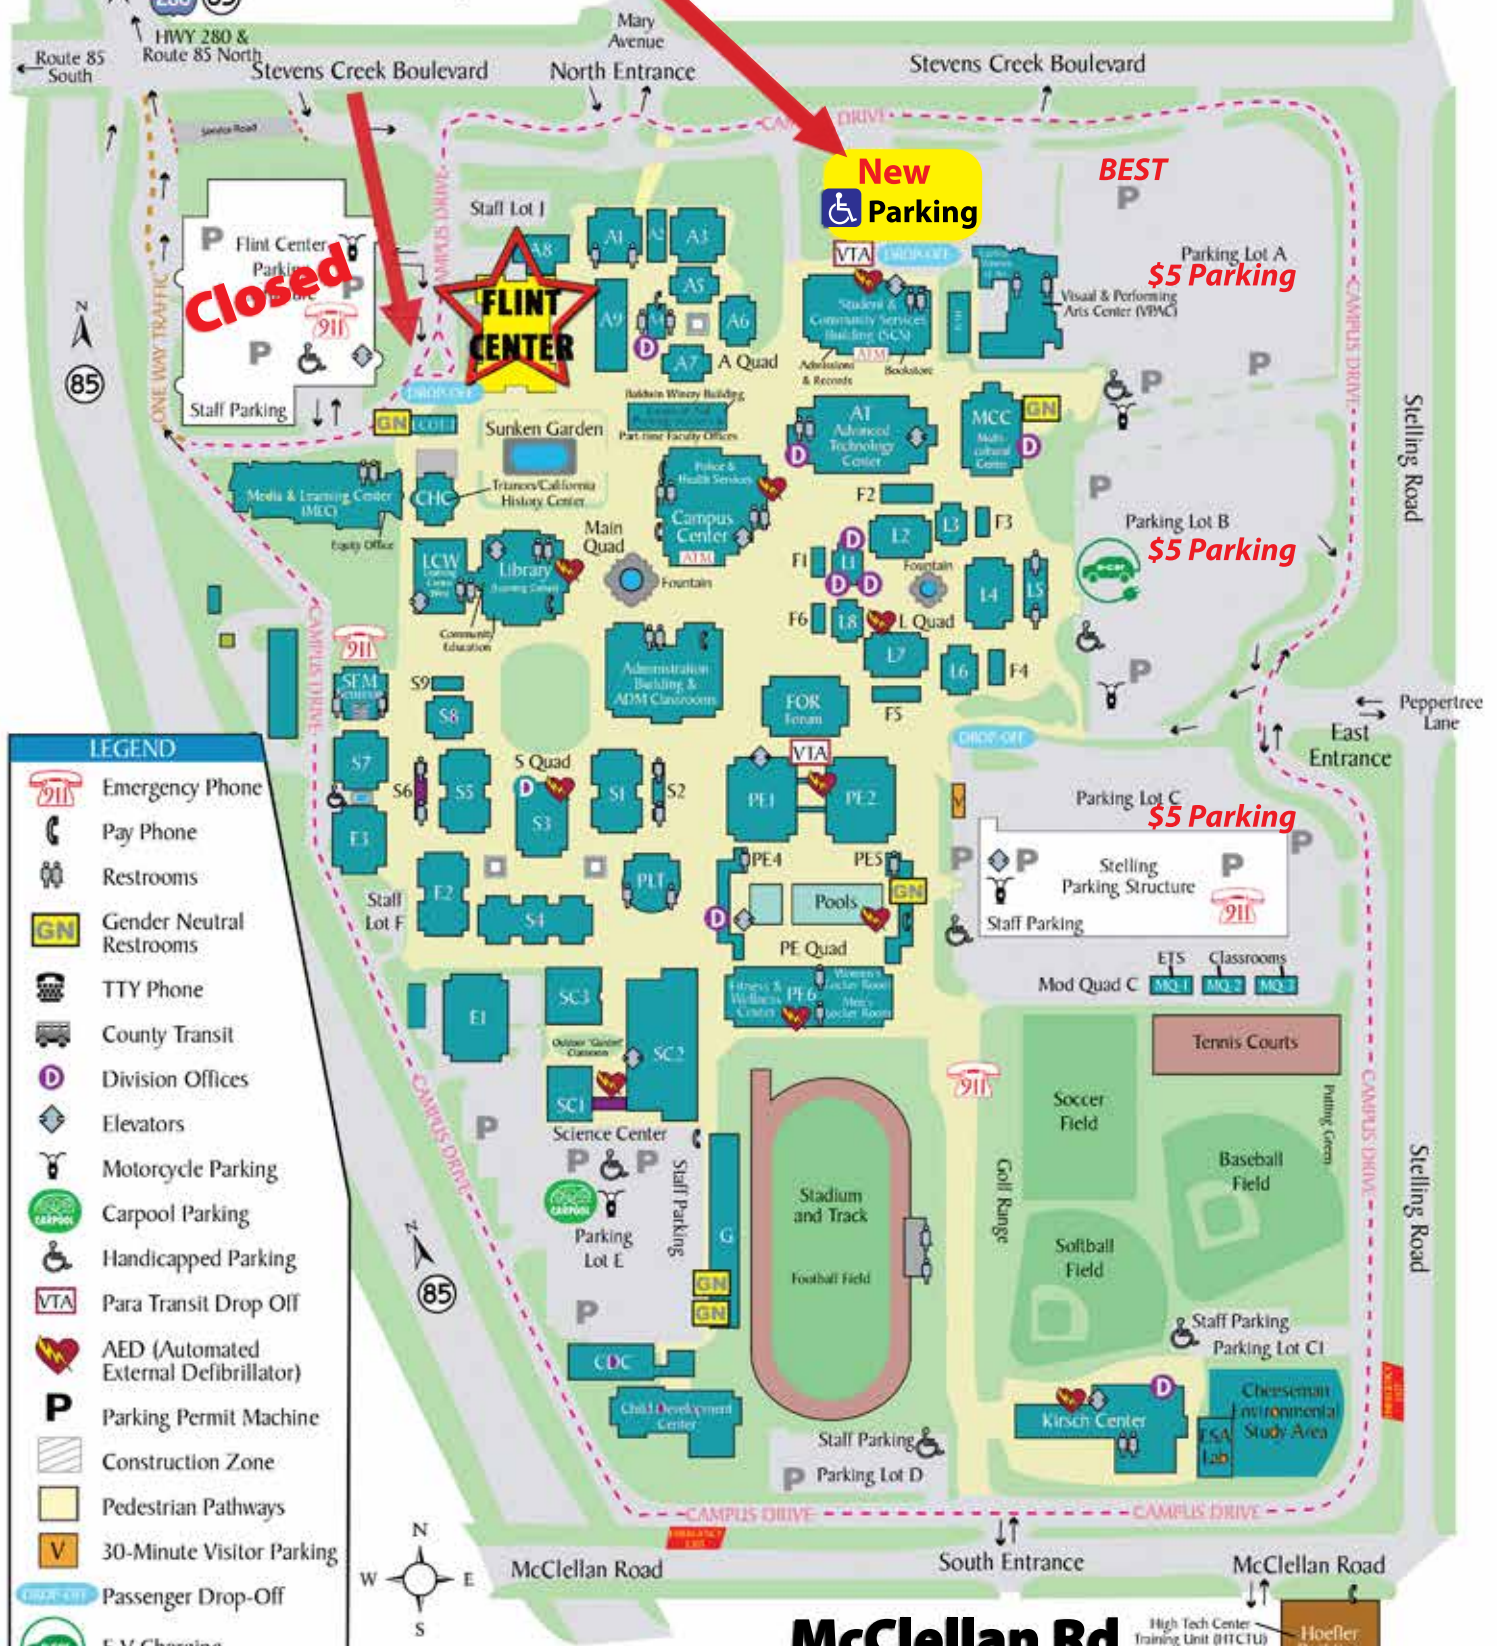

2 Drop-Offs

- LEGEND**
- Emergency Phone
 - Pay Phone
 - Restrooms
 - Gender Neutral Restrooms
 - TTY Phone
 - County Transit
 - Division Offices
 - Elevators
 - Motorcycle Parking
 - Carpool Parking
 - Handicapped Parking
 - Para Transit Drop Off
 - AED (Automated External Defibrillator)
 - Parking Permit Machine
 - Construction Zone
 - Pedestrian Pathways
 - 30-Minute Visitor Parking
 - Passenger Drop-Off
 - E V Charging

Revised 4.5.16

McClellan Rd
Best Bus Entrance
(Leads to the closest Drop Off near Flint)

High Tech Center Training Unit (HTCTU)
Hoefler Building